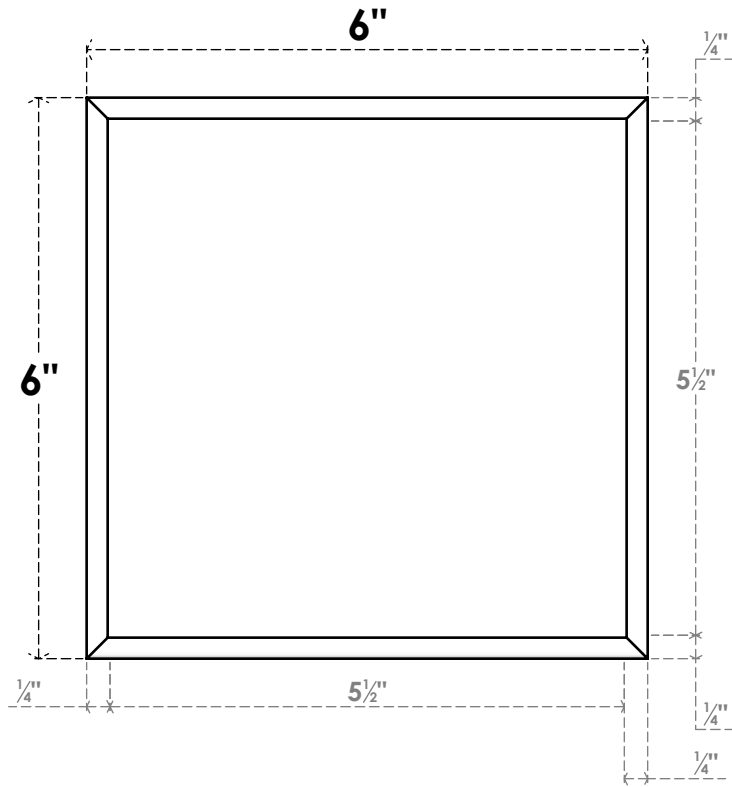

# ROSP060X060X050SDG05

6"W X 6"H X 1/2"P STANDARD SEDGWICK ROSETTE WITH ROUNDED EDGE,  
ARCHITECTURAL GRADE PVC

**FRONT**

**SIDE**

EKENA MILLWORK  
2300 WEST MAIN ST.  
CLARKSVILLE, TX 75426  
TOLL FREE: 866-607-0453  
WWW.EKENAMILLWORK.COM