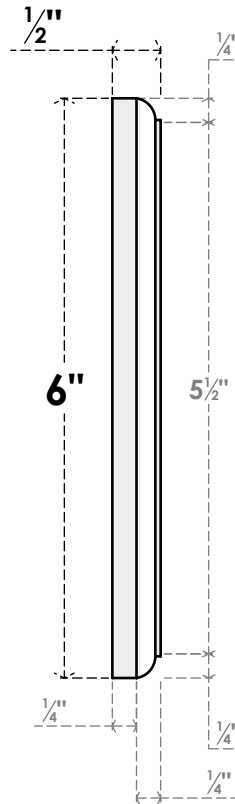

# ROSP060X060X050SDG05

6"W X 6"H X 1/2"P STANDARD SEDGWICK ROSETTE WITH ROUNDED EDGE,  
ARCHITECTURAL GRADE PVC

**FRONT**

**SIDE**

EKENA MILLWORK  
2300 WEST MAIN ST.  
CLARKSVILLE, TX 75426  
TOLL FREE: 866-607-0453  
WWW.EKENAMILLWORK.COM

**NOTES**

1. INSTALLATION TO BE COMPLETED IN ACCORDANCE WITH MANUFACTURER'S SPECIFICATIONS.
2. DRAWING MAY NOT BE TO SCALE
3. THIS DRAWING IS INTENDED FOR DESIGN AND PLANNING PURPOSES ONLY.
4. ALL INFORMATION CONTAINED HEREIN WAS CURRENT AT THE TIME OF DEVELOPMENT BUT MUST BE REVIEWED AND APPROVED BY THE PRODUCT MANUFACTURER TO BE CONSIDERED ACCURATE.
5. ARCHITECTURAL GRADE PVC PRODUCTS ARE MADE FROM EXPANDED CELLULAR PVC AND COME NATURALLY WHITE BUT MAY BE PAINTED